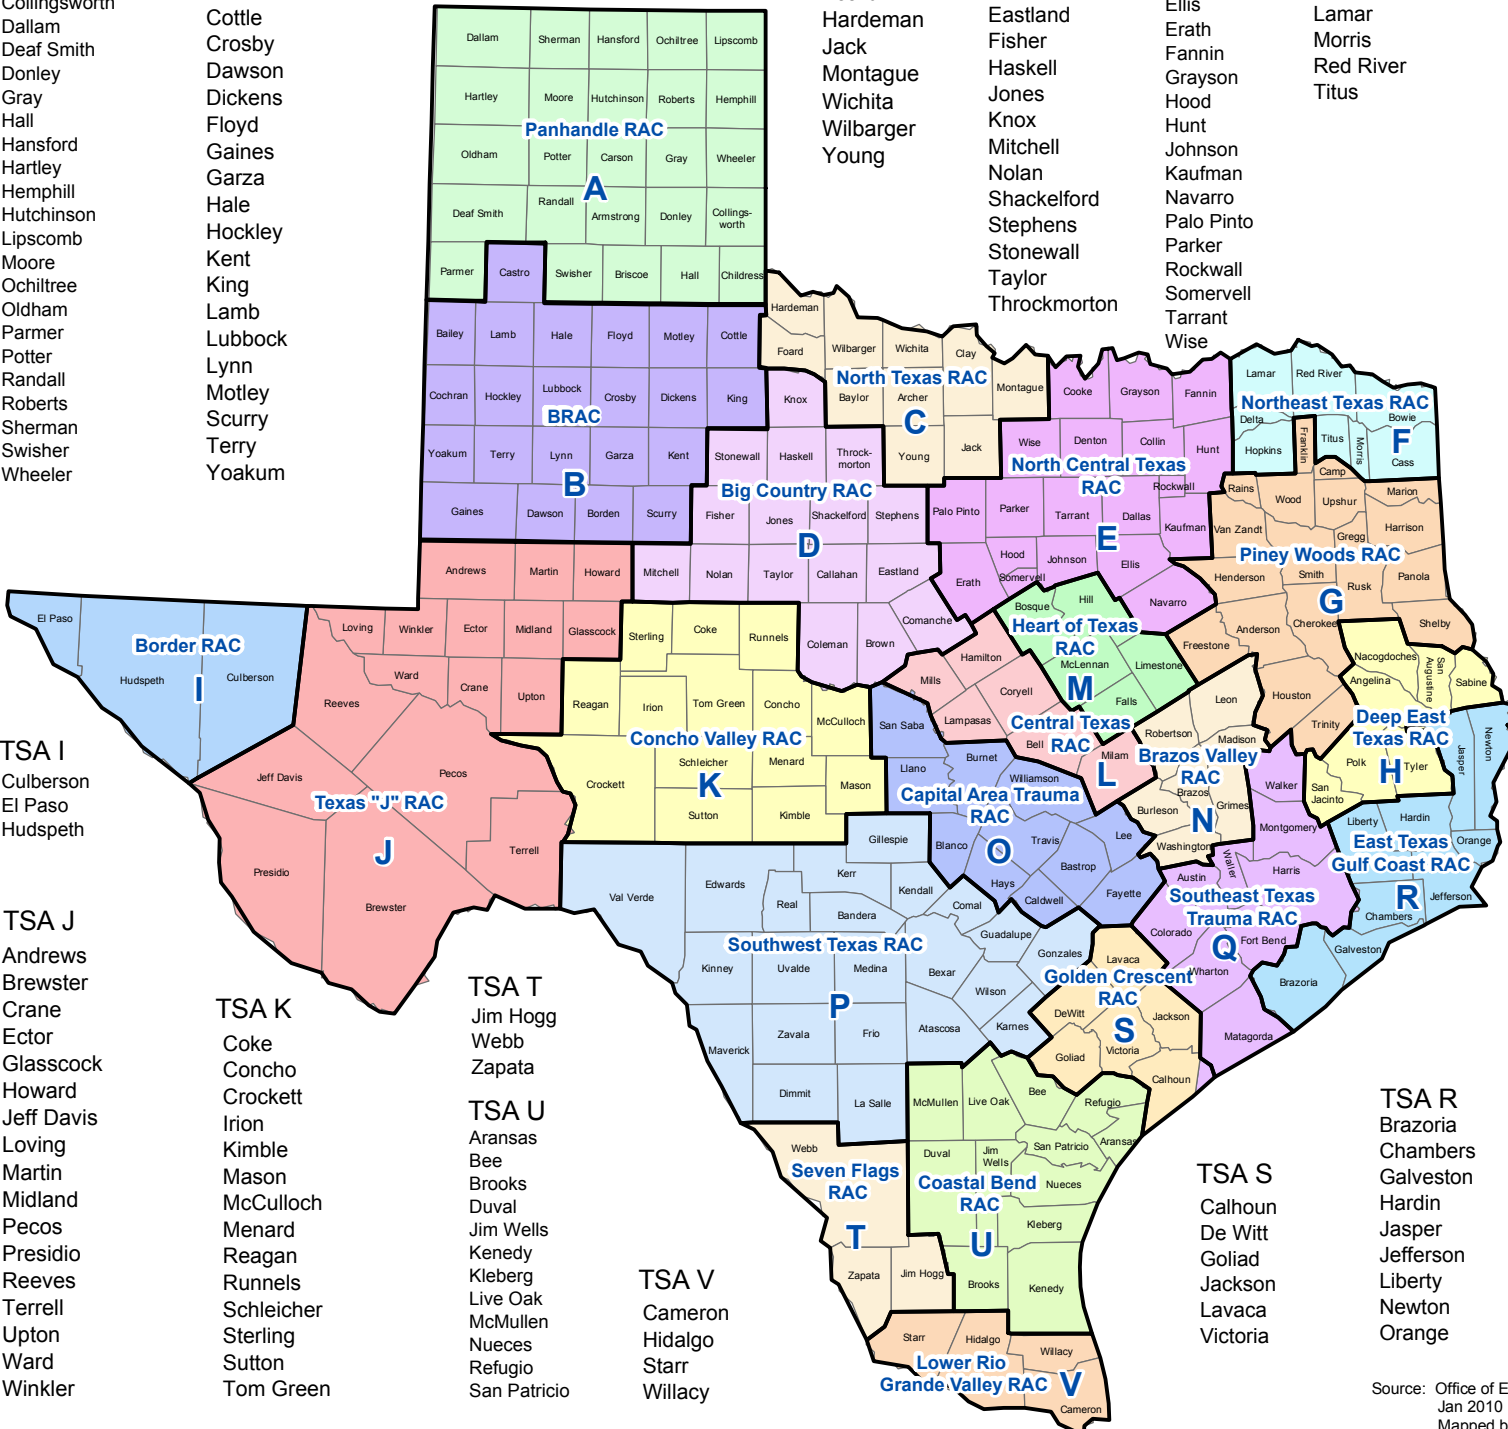

1. **TSA E**
   Collin
   Cooke
   Dallas
   Denton
   Ellis
   Erath
   Fannin
   Grayson
   Hood
   Hunt
   Johnson
   Kaufman
   Navarro
   Palo Pinto
   Parker
   Rockwall
   Somervell
   Tarrant
   Wise
2. **TSA F**
   Bowie
   Cass
   Delta
   Hopkins
   Lamar
   Morris
   Red River
   Titus

1. **TSA G**
   Anderson
   Camp
   Cherokee
   Franklin
   Freestone
   Gregg
   Harrison
   Henderson
   Houston
   Marion
   Panola
   Rains
   Rusk
   Shelby
   Smith
   Trinity
   Upshur
   Van Zandt
   Wood

1. **TSA O**
   Bastrop
   Blanco
   Burnet
   Caldwell
   Fayette
   Hays
   Lee
   Llano
   San Saba
   Travis
   Williamson

1. **TSA P**
   Atascosa
   Bandera
   Bexar
   Comal
   Dimmit
   Edwards
   Frio
   Gillespie
   Gonzales
   Guadalupe
   Karnes
   Kendall
   Kerr
   Kinney
   La Salle
   Maverick
   Medina
   Real
   Uvalde
   Val Verde
   Wilson
   Zavala

1. **TSA L**
   Bell
   Coryell
   Hamilton
   Lampasas
   Milam
   Mills
2. **TSA M**
   Bosque
   Falls
   Hill
   Limestone
   McLennan

1. **TSA Q**
   Austin
   Colorado
   Fort Bend
   Harris
   Matagorda
   Montgomery
   Walker
   Waller
   Wharton

1. **TSA H**
   Angelina
   Nacogdoches
   Polk
   Sabine
   San Augustine
   San Jacinto
   Tyler

1. **TSA I**
   Culberson
   El Paso
   Hudspeth
2. **TSA J**
   Andrews
   Brewster
   Crane
   Ector
   Glasscock
   Howard
   Jeff Davis
   Loving
   Martin
   Midland
   Pecos
   Presidio
   Reeves
   Terrell
   Upton
   Ward
   Winkler

1. **TSA K**
   Coke
   Concho
   Crockett
   Irion
   Kimble
   Mason
   McCulloch
   Menard
   Reagan
   Runnels
   Schleicher
   Sutton
   Tom Green

1. **TSA T**
   Jim Hogg
   Webb
   Zapata

1. **TSA U**
   Aransas
   Bee
   Brooks
   Duval
   Jim Wells
   Kenedy
   Kleberg
   Live Oak
   McMullen
   Nueces
   Refugio
   San Patricio

1. **TSA V**
   Cameron
   Hidalgo
   Starr
   Willacy

Source: Office of EMS/Trauma Systems
Jan 2010
Mapped by GIS Staff, Center for Health Statistics
May 2010